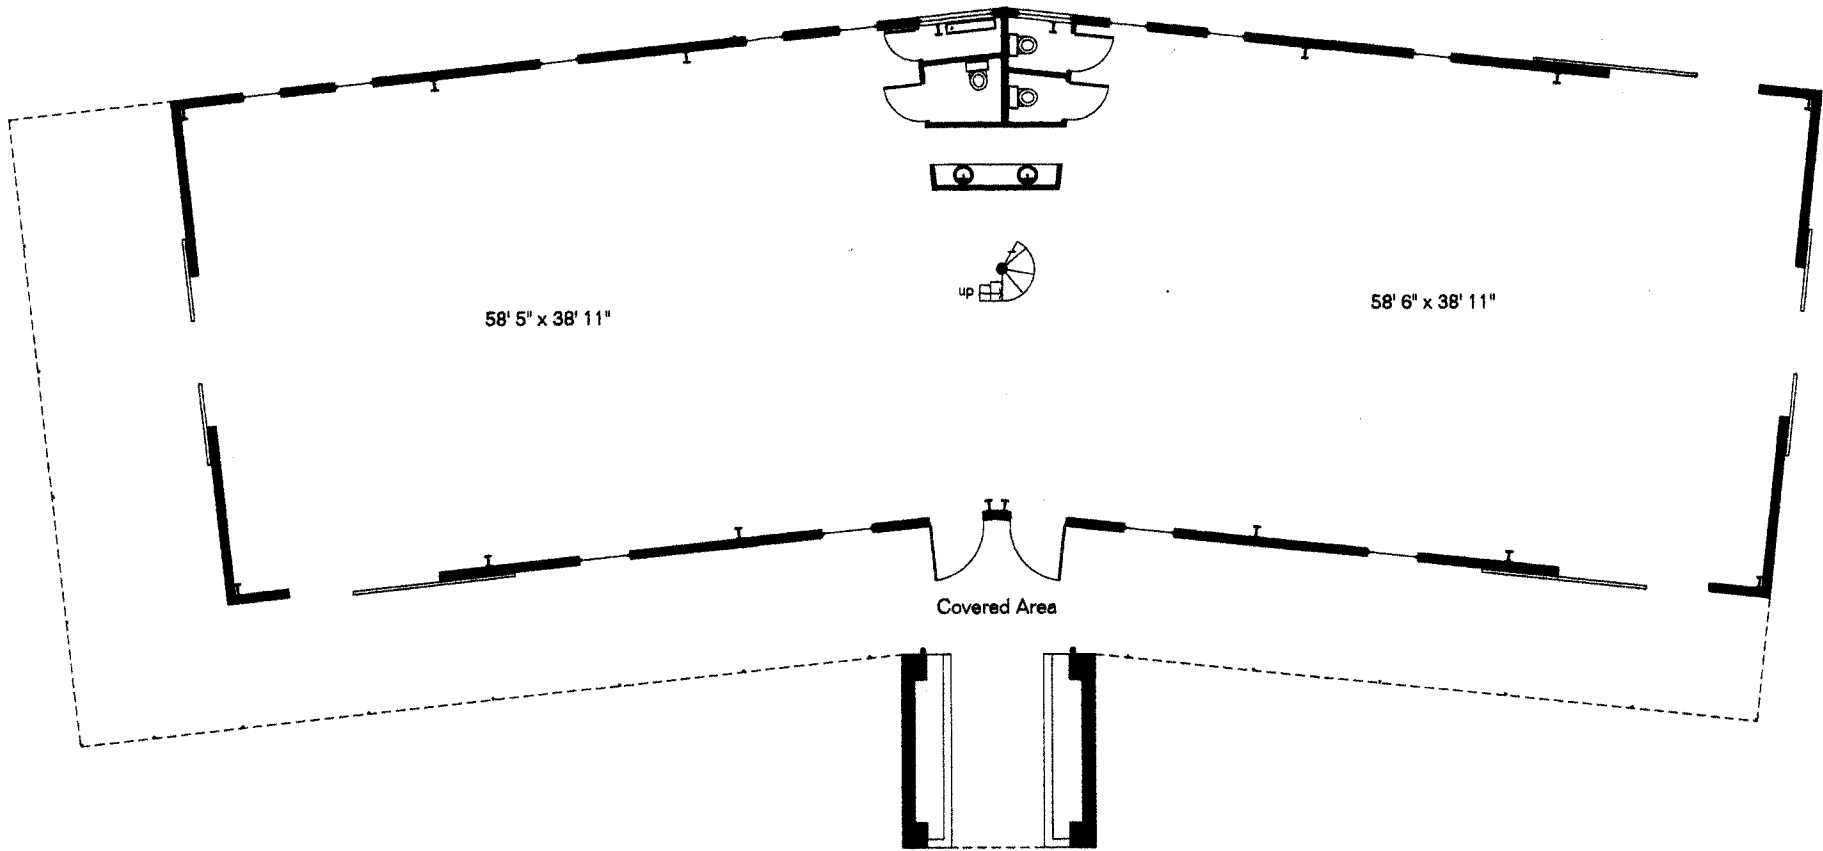

The square footages and room size information are deemed to be reliable but are not guaranteed and should be independently verified.

# 127 W 5<sup>th</sup> St

Site Visit March 2011

Copyright 2011 Floor Plans First! LLC  
All Rights Reserved.

Gross 5,104 Sq Ft - *inside dimensions*  
2,000 Sq Ft - *covered porch*

Call Free (877) 867-1500  
Voice (520) 881-7500  
Fax (520) 381-7701

Floor Plans